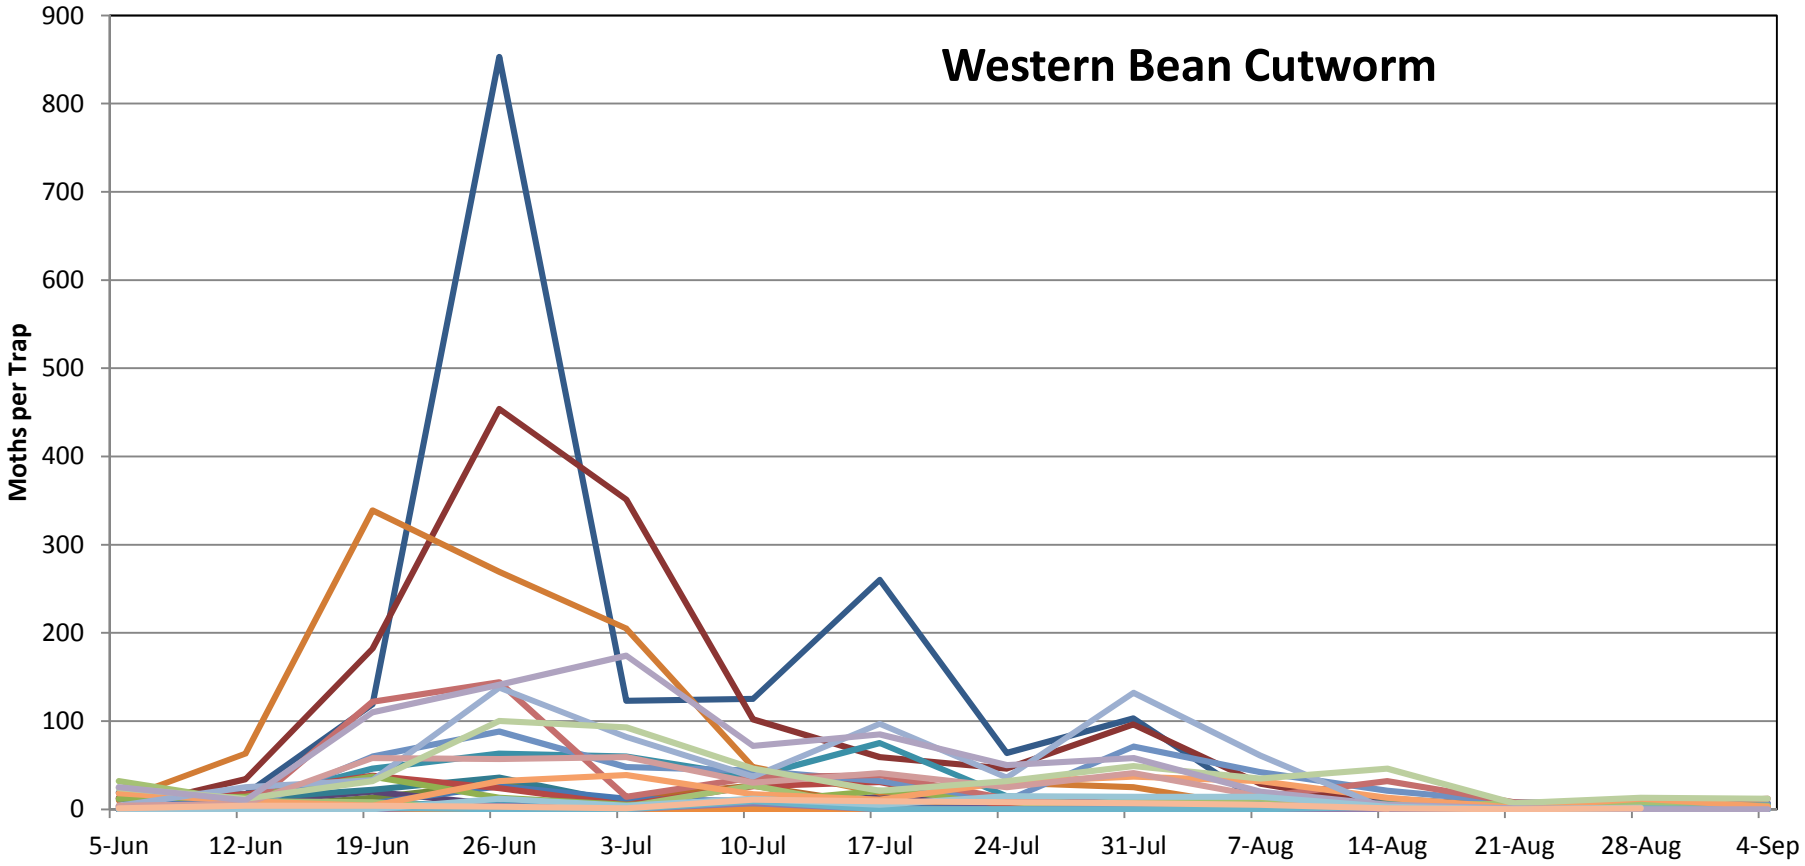

Western Bean Cutworm

- Dallar-1 Dallar-2 Deaf Smith-1 Deaf Smith-2 Deaf Smith-3 Deaf Smith-4
- Gray-1 Gray-2 Hale-1 Hale-2 Hansford-1 Hartley-1
- Hutchinson-1 Hutchinson-2 Hutchinson-3 Lipscomb-1 Lipscomb-2 Lubbock-1
- Moore-1 Moore-2 Ochiltree-1 Parmer -1 Parmer-2 Potter-1
- Randall-1 Randall-2 Sherman-1 Sherman-2 Swisher-1 Swisher-2